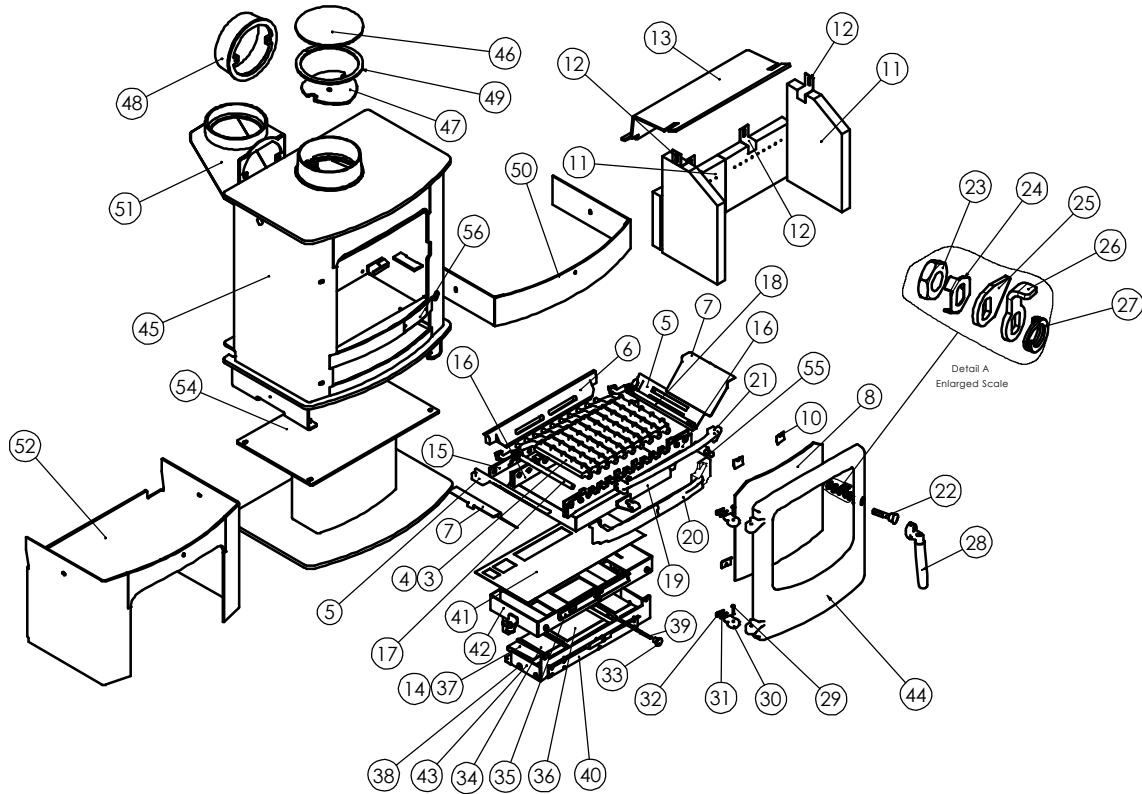

Parts List

Item	Part No.	Description	Item	Part No.	Description
1	008/PY23S	Door Seal Set Inc.Adhesive .....	36	004/CY22P	Primary Air Inlet Flap .....
2	008/FW29	Door Seal Adhesive .....	37	004/AY22-1S	Bypass Air Flap .....
3	002/CG20	Bottom Grate Bar .....	38	004/CY24	Flap Mounting Rod (inc. fixings) .....
4	002/CG20S10	Set of Grate Bars (10) .....	39	004/CY32	Air Control Rod .....
5	002/CY15	Side Fire Plate .....	40	004/CY23	Actuator Assembly .....
6	002/AY16	Back Fire Plate .....	41	008/RV16	Upper Quattro Box Gasket .....
7	004/BY24	Ash Shedding Plate .....	42	010/PY20	Upper Quattro Box .....
8	006/PY18	Glass .....	43	010/CY19	Lower Quattro Box .....
9	008/PY45	Glass Seal .....	44	002/PY01	Door .....
10	004/KV23	Glass Retainer .....	45	001/PY10	Firebox (Cove2) .....
11	011/PY29S	Set of Fire Bricks (4) .....	46	012/TW09	Blanking Plate .....
12	004/XV30	Brick Retainer .....	47	010/TW61	Clamping Plate .....
13	010/PY31	Throat Plate .....	48	002/CH12B	Flue Collar .....
14	008/CY26S	Set of Air Inlet Flap Pads .....	49	010/NV11	Flue Spacer Ring .....
15	012/AY33	Mover Bar .....	50	010/PY36	Base Cover .....
16	002/AY30	Carrier Bar .....	51	010/TW33	Vert. Rear Flue Connector (Opt'l Extra)
17	012/AY13	Idler Rod .....	52	010/PY33/##	Store Stand .....
18	012/AY15	Riddler Rod .....	54	010/PY34/##	Centre Stand .....
19	004/PY17	Ashpan .....	55	002/AY27	Riddler Knob .....
20	002/AY07B	Front Firebar .....	56	012/PY19	Serial No. Label
21	002/AY08	Deepening Bar .....			
22	002/PY11	Door Knob & Spindle .....			
23	008/FN001	Spindle Nut .....			
24	004/AY44	Tabbed Locking Washer .....			
25	010/PY14	Door Catch .....			
26	010/PY05	Door Catch Stop .....			
27	008/FW015	Door Spring .....			
28	008/PY13	Door/Riddling/Ashpan Tool .....			
29	008/BW39/S	Hinge Pin Set (2 per set) .....			
30	002/PY24	Hinge Post .....			
31	004/PY25B	Hinge Post Shim 0.9mm .....			
32	004/PY25A	Hinge Post Shim 2mm .....			
33	008/AY37	Air Control Knob .....			
34	004/CY22S	Secondary Air Inlet Flap .....			
35	004/CY21	Air Bypass Slide .....			